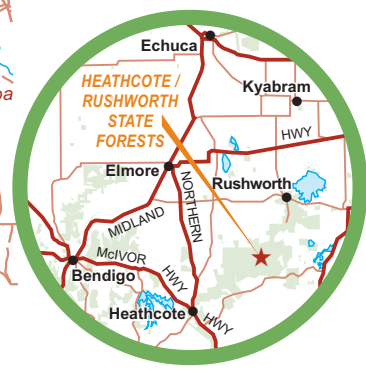

This publication may be of assistance to you but the State of Victoria and its officers do not guarantee that the publication is without flaw of any kind or is wholly appropriate for your particular purposes and therefore disclaims all liability for any error, loss or other consequence which may arise from you relying on any information in this publication.